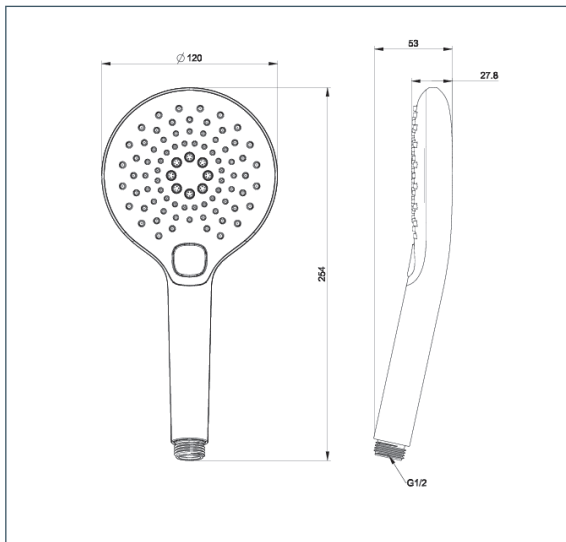

## Handset

3 Mode Push Button Handset

Product Code: HANM12

Finish: Chrome

**Deva**<sup>TM</sup> by METHVEN

### Features

|                    |                                    |
|--------------------|------------------------------------|
| Construction:      | ABS                                |
| Shower Valve:      | N/A                                |
| Supply:            | Suitable For High Pressure Systems |
| Working Pressures: | 0.5 - 5.0 bar                      |
| Inlet connections: | ½" BSP                             |
| Operation:         | N/A                                |
| Handset Function:  | 3                                  |

- Rub Clean Nozzles
- Chrome Face Plate
- 3 Individual Spray Patterns
- Push Button Mode Selection
- Part G Ready - Optimised To Operate At 8 Litres Per Minute In Order To Save Water