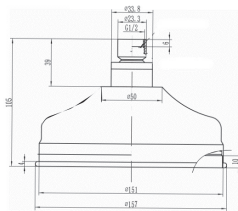

Shower Head

6" Traditional Shower Head With Swivel Joint - Gold

Product Code: HEAH02/G

Finish: Gold

Features

Construction:	Brass
Shower Valve:	N/A
Supply:	Suitable For Low Pressure Systems
Working Pressures:	0.1 - 5.0 bar
Inlet connections:	½" BSP
Operation:	N/A
Handset Function:	1

- New and improved 6" (151mm) head size, to give wider coverage
- Easy wipe clean head
- Adjustable swivel joint to angle spray position

*Please refer to website for full warranty details.

Flow (Bar - L/min)

Handset

Flow 0.1	Flow 0.3	Flow 0.5	Flow 1.0	Flow 2.0	Flow 3.0	Flow 4.0	Flow 5.0
8.1	13.6	17.4	24.4	34.1	41.5	47.3	0