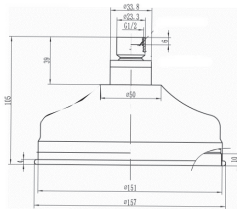

SHOWERS

Shower Head

6" Traditional Shower Head With Swivel Joint - Gold

Product Code: HEAH02/G

Finish: Gold

DevaTM by METHVEN

Features

Construction:	Brass
Shower Valve:	N/A
Supply:	Suitable For Low Pressure Systems
Working Pressures:	0.1 - 5.0 bar
Inlet connections:	½" BSP
Operation:	N/A
Handset Function:	1

- New and improved 6" (151mm) head size, to give wider coverage
- Easy wipe clean head
- Adjustable swivel joint to angle spray position

*Please refer to website for full warranty details.

Flow (Bar - L/min)

Handset

Flow 0.1	Flow 0.3	Flow 0.5	Flow 1.0	Flow 2.0	Flow 3.0	Flow 4.0	Flow 5.0
9.4	14.04	18.57	26.62	38.02	46.57	53.5	59.79

www.deva-uk.com · 0800 195 1602 · sales@uk.methven.com