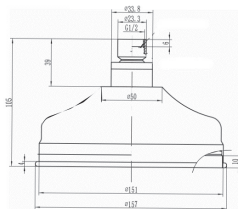

## Shower Head

6" Traditional Shower Head With Swivel Joint

Product Code: HEAH02

Finish: Chrome

**Deva**<sup>TM</sup> by METHVEN

### Features

Construction:	Brass
Shower Valve:	N/A
Supply:	Suitable For Low Pressure Systems
Working Pressures:	0.1 - 5.0 bar
Inlet connections:	½" BSP
Operation:	N/A
Handset Function:	1

- New and improved 6" (151mm) head size, to give wider coverage
- Easy wipe clean head
- Adjustable swivel joint to angle spray position
- Also available in Gold finish