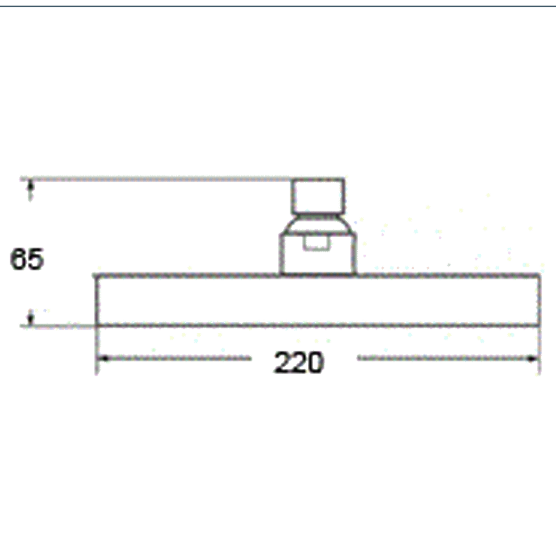

SHOWERS

Shower Head

200mm Round Overhead With Swivel Joint

Product Code: HEAH06

Finish: Chrome

DevaTM by METHVEN

Features

Construction:	ABS
Shower Valve:	N/A
Supply:	Suitable For Low Pressure Systems
Working Pressures:	0.1 - 5.0 bar
Inlet connections:	½" BSP
Operation:	N/A
Handset Function:	1
· Rub Clean Nozzles	

*Please refer to website for full warranty details.

Flow (Bar - L/min)

Handset

Flow 0.1	Flow 0.3	Flow 0.5	Flow 1.0	Flow 2.0	Flow 3.0	Flow 4.0	Flow 5.0
7.4	10.5	13.6	19.2	27	33.1	38.1	42.5

2101001