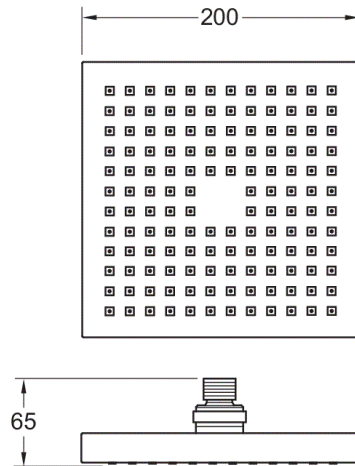

SHOWERS

Shower Head

200mm Square Overhead With Swivel Joint

Product Code: HEAH07

Finish: Chrome

DevaTM by METHVEN

Features

Construction:	Brass & ABS
Shower Valve:	N/A
Supply:	Suitable For Low Pressure Systems
Working Pressures:	0.1 - 5.0 bar
Inlet connections:	½" BSP
Operation:	N/A
Handset Function:	1
· Rub Clean Nozzles	

*Please refer to website for full warranty details.

Flow (Bar - L/min)

Handset

Flow 0.1	Flow 0.3	Flow 0.5	Flow 1.0	Flow 2.0	Flow 3.0	Flow 4.0	Flow 5.0
6.9	9.8	12.8	18.3	26.1	32.4	37.5	41.8

2001131