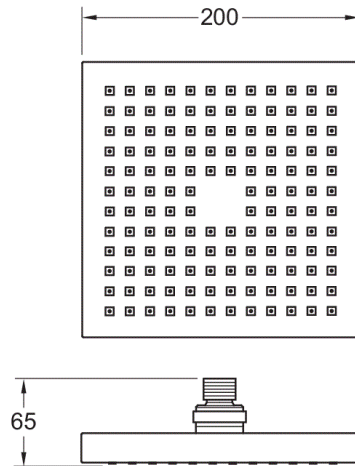

SHOWERS

Shower Head

200mm Square Overhead With Swivel Joint

Product Code: HEAH07

Finish: Chrome

Deva^{TM} by METHVEN

Features

Construction:	Brass & ABS
Shower Valve:	N/A
Supply:	Suitable For Low Pressure Systems
Working Pressures:	0.1 - 5.0 bar
Inlet connections:	½" BSP
Operation:	N/A
Handset Function:	1
· Rub Clean Nozzles	

*Please refer to website for full warranty details.

Flow (Bar - L/min)

Handset

Flow 0.1	Flow 0.3	Flow 0.5	Flow 1.0	Flow 2.0	Flow 3.0	Flow 4.0	Flow 5.0
6.9	9.8	12.8	18.3	26.1	32.4	37.5	41.8

2304102

www.deva-uk.com · 0800 195 1602 · sales@uk.methven.com