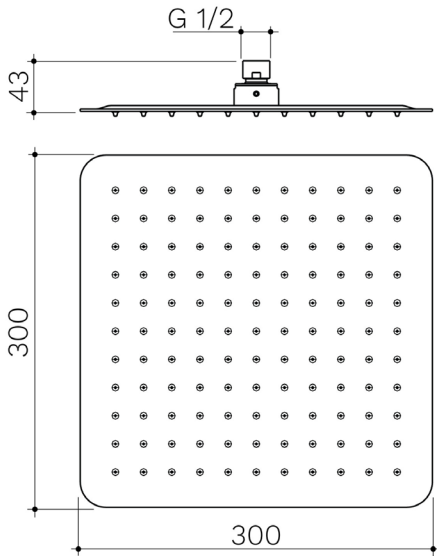

## RAIN SHOWER 300MM SQUARE CHROME

**CONSTRUCTION:** Brass  
**SUPPLY:** Suitable For All Plumbing Systems  
**INLET CONNECTIONS:** 1/2" BSP  
**WORKING PRESSURES:** 0.3 - 5.0 bar  
**CARTRIDGE/VALVE TYPE:** N/A