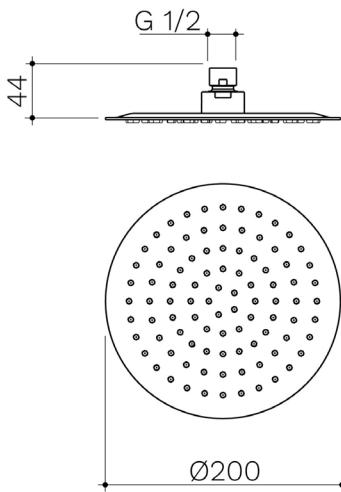

RAIN SHOWER 200MM ROUND CHROME

CONSTRUCTION: Brass
SUPPLY: Suitable For All Plumbing Systems
INLET CONNECTIONS: ½" BSP
WORKING PRESSURES: 0.3 - 5.0 bar
CARTRIDGE/VALVE TYPE: N/A

- Premium Quality Flow Regulators Deliver A Consistent Flow Of Water Under A Range Of Water Pressures
- Regulated To 8 L/Min
- Easy Clean Silicone Nozzles

HEAH10CP

Open Outlet Flow (Bar - l/min)

BAR	0.3	0.5	1.0	2.0	3.0	4.0	5.0
HANDBSET FLOW	5.5	6.8	8.1	7.8	7.8	8	8.2

Chrome

2108711

2109374

Please Note: Flow rate will be dictated by installation configurations.
 Please ensure to check the appropriate flow restrictor information if applicable.
 *Please refer to website for full warranty details.