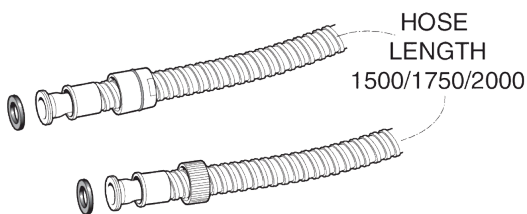

SHOWERS

DevaTM by METHVEN

Shower hose

1.5m chrome hose - standard bore

Product Code: HOS1.5CPS01

Finish: Chrome

Features

Construction: Brass

Inlet Connections: 1/2" BSP

*Please refer to website for full warranty details.

2106045

www.deva-uk.com · 0800 195 1602 · sales@uk.methven.com