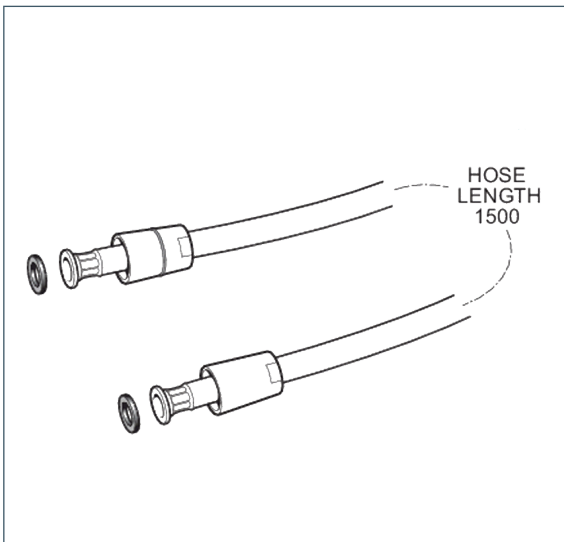

## Shower hose

1.5M Smooth Hose

Product Code: HOS1.5PVS07

Finish: Chrome

### Features

**Construction:** PVC

**Inlet Connections:** 1/2" BSP

- Smooth Easy Clean 1.5M Shower Hose
- Inner Bore Size: 8.5mm

\*Please refer to website for full warranty details.

1911063

[www.deva-uk.com](http://www.deva-uk.com) · 0800 195 1602 · [sales@uk.methven.com](mailto:sales@uk.methven.com)