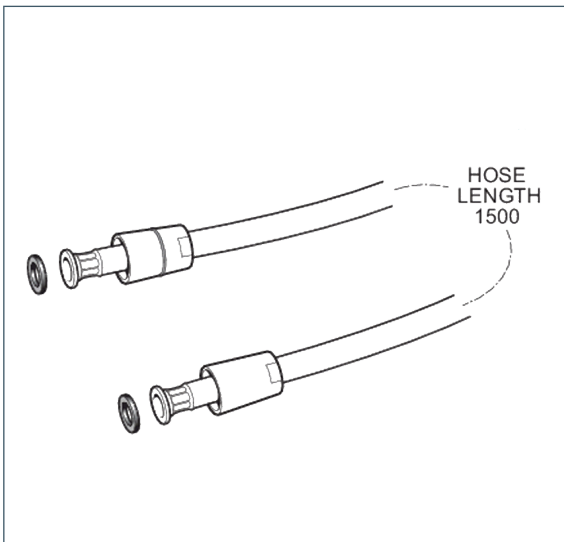

SHOWERS

DevaTM by METHVEN

Shower hose

1.5m Smooth Hose

Product Code: HOS1.5PVS07

Finish: Chrome

Features

Construction: PVC
Inlet Connections: 1/2" BSP

· Smooth Easy Clean 1.5M Shower Hose

*Please refer to website for full warranty details.

1911063

www.deva-uk.com · 0800 195 1602 · sales@uk.methven.com