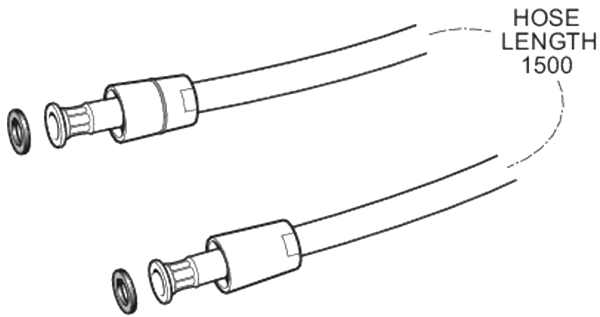

1.5M SMOOTH HOSE - MATTE BLACK

CONSTRUCTION: PVC

INLET CONNECTIONS: 1/2" BSP

· Smooth Easy Clean 1.5M Shower Hose

HOS1.5PVS07BK

Matte Black

1911063

Please Note: Flow rate will be dictated by installation configurations.
Please ensure to check the appropriate flow restrictor information if applicable.
*Please refer to website for full warranty details.