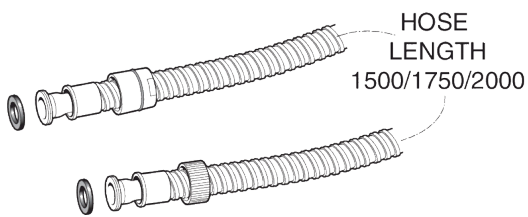

SHOWERS

Shower hose

1.75m Metal Hose

Product Code: HOS1.75CPS02

Finish: Chrome

DevaTM by METHVEN

Features

Construction: Stainless Steel

Inlet Connections: 1/2" BSP

*Please refer to website for full warranty details.

2006717

2006327

www.deva-uk.com · 0800 195 1602 · sales@uk.methven.com