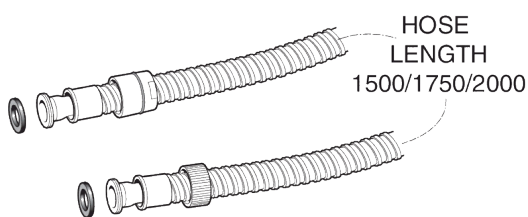

SHOWERS

Shower hose

2.0M Metal Hose

Product Code:HOS2.0CPS03

Finish: Chrome

DevaTM by METHVEN

Features

Construction: Stainless Steel

Inlet Connections: 1/2" BSP

· Anti twist, double interlocked construction

DevaTM by METHVEN

**NO
IMAGE**

DevaTM by METHVEN

*Please refer to website for full warranty details.

2011755

2012347