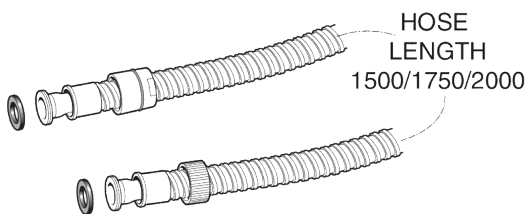

## Shower hose

2m chrome hose - standard bore

Product Code: HOS2.0CPS03

Finish: Chrome

### Features

Construction: Stainless Steel

Inlet Connections: 1/2" BSP

\*Please refer to website for full warranty details.

2011755

2012347

[www.deva-uk.com](http://www.deva-uk.com) · 0800 195 1602 · [sales@uk.methven.com](mailto:sales@uk.methven.com)