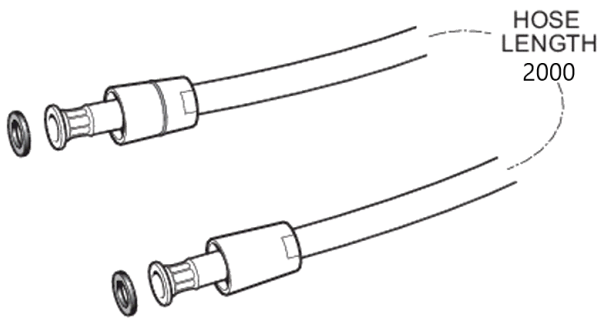

2 METER SMOOTH HOSE

CONSTRUCTION: PVC

INLET CONNECTIONS: 1/2" BSP

· Smooth Easy Clean Shower Hose

HOSE2.0

N/A

1911068

Please Note: Flow rate will be dictated by installation configurations.
Please ensure to check the appropriate flow restrictor information if applicable.
*Please refer to website for full warranty details.