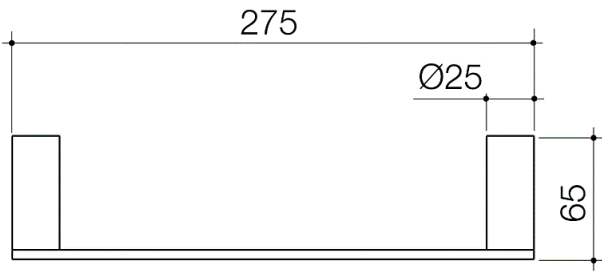

## HAND TOWEL RAIL - BRUSHED BRASS

**CONSTRUCTION:** Metal

**INLET CONNECTIONS:** N/A

- The Perfect Finishing Touch To Your Bathroom
- Metal Construction Ensures Durability
- Contemporary Design And Thin Edge Details To Suit Modern Bathroom

HTR01BB

Brushed Brass

Please Note: Flow rate will be dictated by installation configurations.  
Please ensure to check the appropriate flow restrictor information if applicable.  
\*Please refer to website for full warranty details.