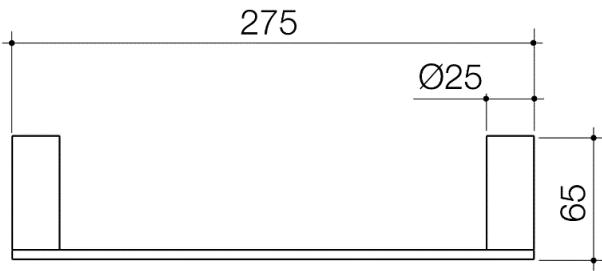

HAND TOWEL RAIL - MATTE BLACK

CONSTRUCTION: Metal

INLET CONNECTIONS: N/A

- The Perfect Finishing Touch To Your Bathroom
- Metal Construction Ensures Durability
- Contemporary Design And Thin Edge Details To Suit Modern Bathroom