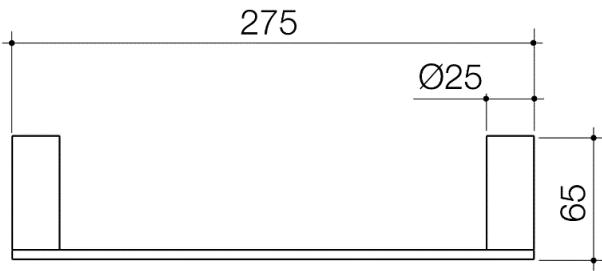

HAND TOWEL RAIL - BRUSHED NICKEL

CONSTRUCTION: Metal

INLET CONNECTIONS: N/A

- The Perfect Finishing Touch To Your Bathroom
- Metal Construction Ensures Durability
- Contemporary Design And Thin Edge Details To Suit Modern Bathroom

HTR01BN

Brushed Nickel

Please Note: Flow rate will be dictated by installation configurations.
Please ensure to check the appropriate flow restrictor information if applicable.
*Please refer to website for full warranty details.