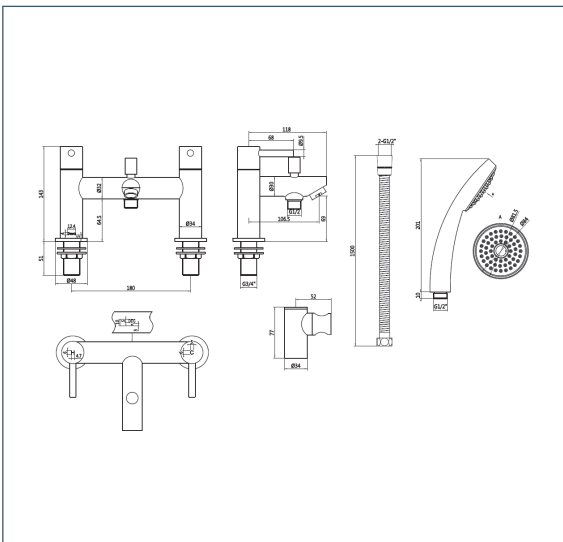

Insignia

Insignia Bath Shower Mixer

Product Code: INS106

Finish: Chrome

Features

- Construction: Brass & ABS
- Valve/Cartridge type: 1/4 Turn Ceramic Disc
- Supply: Suitable For All Plumbing Systems
- Working Pressures: 0.1 - 5.0 bar
- Inlet connections: 3/4" BSP

- 1/4 Turn Ceramic Disc Handles Ensure A Smooth Operation And Longer Life
- Comes Complete With Single Mode Shower Kit And Wall Bracket
- Products Which Are Easy To Use By All The Family

*Please refer to website for full warranty details.

Flow (Bar - l/min, open outlet)

Spout

Flow 0.1	Flow 0.3	Flow 0.5	Flow 1.0	Flow 2.0	Flow 3.0	Flow 4.0	Flow 5.0
6.8	10.7	14.4	20.9	30.1	37.1	43.1	48.4

Handset

3.1	4.3	5.8	8.6	12.8	16.1	18.8	21.4
-----	-----	-----	-----	------	------	------	------