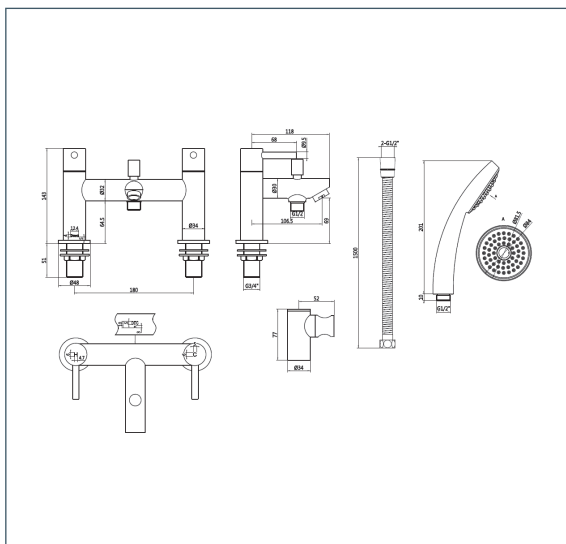

Insignia

Insignia Bath Shower Mixer

Product Code: INS106

Finish: Chrome

Features

- Construction: Brass & ABS
- Valve/Cartridge type: ¼ Turn Ceramic Disc
- Supply: Suitable For Low Pressure Systems
- Working Pressures: 0.1 - 5.0 bar
- Inlet connections: ¾" BSP

- 1/4 Turn Ceramic Disc Handles Ensure A Smooth Operation And Longer Life
- Comes Complete With Single Mode Shower Kit And Wall Bracket
- Products Which Are Easy To Use By All The Family

*Please refer to website for full warranty details.

Flow (Bar - l/min, open outlet)

Spout

Flow 0.1	Flow 0.3	Flow 0.5	Flow 1.0	Flow 2.0	Flow 3.0	Flow 4.0	Flow 5.0
6.8	10.7	14.4	20.9	30.1	37.1	43.1	48.4

Handset

3.1	4.3	5.8	8.6	12.8	16.1	18.8	21.4
-----	-----	-----	-----	------	------	------	------