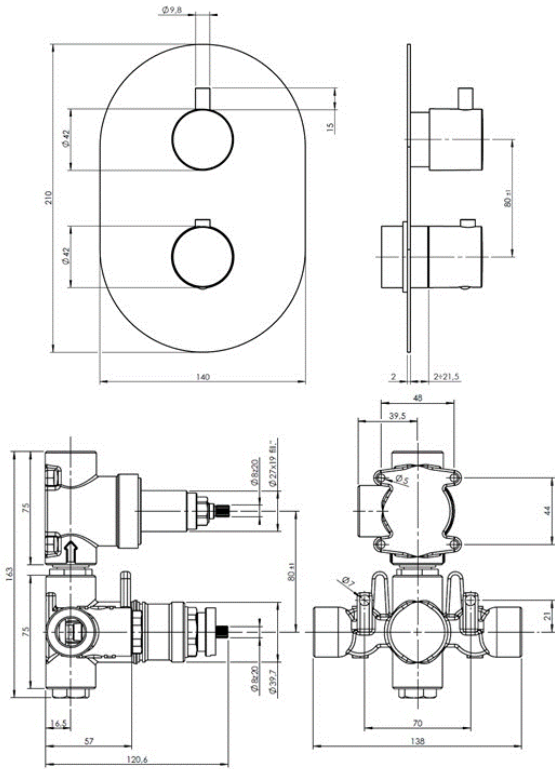

KAHA 2 DIRECTION CONCEALED SHOWER MATTE BLACK

CONSTRUCTION: Brass

CARTRIDGE/VALVE TYPE: Thermostatic

SUPPLY: Suitable For All Plumbing Systems

INLET CONNECTIONS: 15mm Compression

WORKING PRESSURES: 0.1 - 5.0 bar

OPERATION: Separate Flow And Temperature Controls

- On Trend Matte Black Finish For A Designer Look
- Diverter Cartridge To Two Outlets
- 38°C Temperature Hot Stop With Override Facility
- Brass Concealing Plate
- Front Access Filters - No Need To Disconnect Shower From Water Supply During Maintenance
- Concealed Shower Spindle Extension Available
- Can Be Purchased As Separate Valve And Trims - Valve 2D & Tr Kaha 2Dbk

KAHA-2DBK

Matte Black

Open Outlet Flow (Bar - l/min)

BAR	0.1	0.3	0.5	1.0	2.0	3.0	4.0	5.0
FLOW	5.2	11.1	14.7	21.9	31.3	38.5	44.3	50

2305702

2309311

2201736

Please Note: Flow rate will be dictated by installation configurations.
Please ensure to check the appropriate flow restrictor information if applicable.

*Please refer to website for full warranty details.

FREEPHONE: 0800 195 1602 | FAX ORDERS: 08444 068 690 | EMAIL: SALES@UK.METHVEN.COM

methven.com