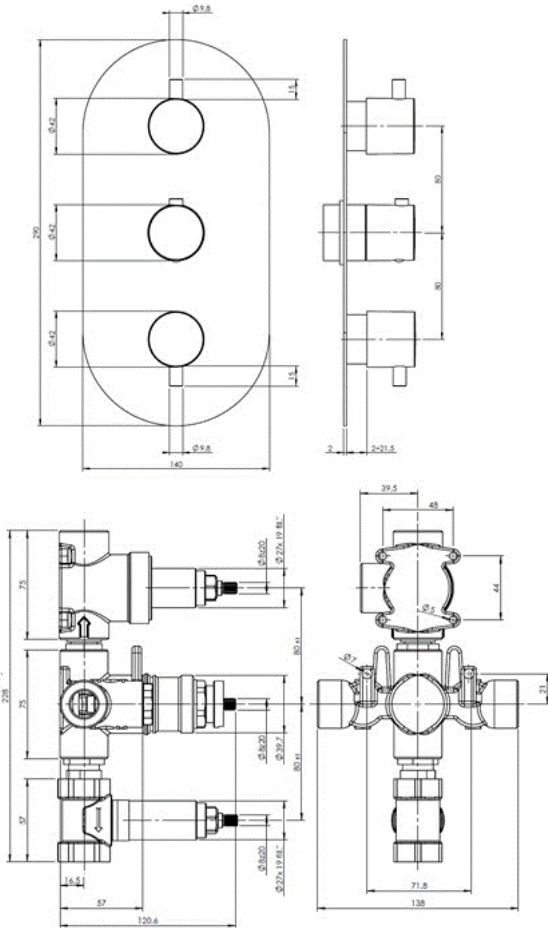

KAHA 3 DIRECTION CONCEALED SHOWER MATTE BLACK

CONSTRUCTION: Brass

CARTRIDGE/VALVE TYPE: Thermostatic

SUPPLY: Suitable For All Plumbing Systems

INLET CONNECTIONS: 1/2" BSP

WORKING PRESSURES: 0.1 - 5.0 bar

OPERATION: Separate Flow And Temperature Controls

- On Trend Matte Black Finish For A Designer Look
- Diverter Cartridge To Two Outlets And Separate Stopcock For Bathfill
- 38°C Temperature Hot Stop With Override Facility
- Brass Concealing Plate
- Front Access Filters - No Need To Disconnect Shower From Water Supply During Maintenance
- Concealed Shower Spindle Extension Available
- Can Be Purchased As Seperate Valve And Trims - Valve 3D & Tr Kaha 3Dbk

KAHA-3DBK

Matte Black

Open Outlet Flow (Bar - l/min)

BAR	0.1	0.3	0.5	1.0	2.0	3.0	4.0	5.0
FLOW	6.1	11.8	15.7	22.6	32.5	40	46.2	51.4

2305702

2309311

2201736

Please Note: Flow rate will be dictated by installation configurations.
Please ensure to check the appropriate flow restrictor information if applicable.

*Please refer to website for full warranty details.

FREEPHONE: 0800 195 1602 | FAX ORDERS: 08444 068 690 | EMAIL: SALES@UK.METHVEN.COM

methven.com