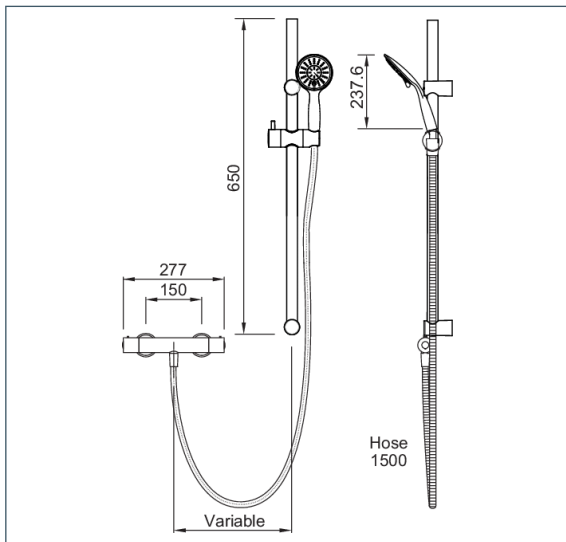

SHOWERS

Kestrel

Kestrel MK2 Cool Touch Bar Shower with Multi Mode Kit

Product Code: KESBS

Finish: Chrome

DevaTM by METHVEN

Features

Construction:	Brass & ABS
Shower Valve:	Thermostatic
Supply:	Suitable For All Plumbing Systems
Working Pressures:	0.3 - 5.0 bar
Inlet connections:	15mm Compression
Operation:	Separate Flow And Temperature Controls
Handset Function:	3

- Safe Cool To Touch Body
- 38°C Temperature Hot Stop With Override Facility
- Riser Rail Features Adjustable Brackets - Ideal For Retrofit
- Double Interlocked 1.5M Hose
- TMV2 Approved Valve

*Please refer to website for full warranty details.

Flow (Bar - L/min)

Handset

Flow 0.1	Flow 0.3	Flow 0.5	Flow 1.0	Flow 2.0	Flow 3.0	Flow 4.0	Flow 5.0
2.8	5	8.3	11	15.5	18.5	23	25

2211909

2310587

www.deva-uk.com · 0800 195 1602 · sales@uk.methven.com