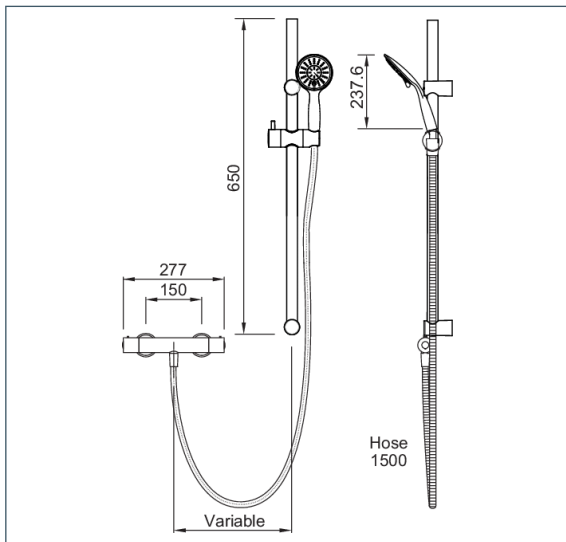

## Kestrel

Kestrel MK2 Cool Touch Bar Valve With Multi Mode Kit

Product Code: KESBS

Finish: Chrome

**Deva**<sup>TM</sup> by METHVEN

### Features

Construction:	Brass & ABS
Shower Valve:	Thermostatic
Supply:	Suitable For Low Pressure Systems
Working Pressures:	0.3 - 5.0 bar
Inlet connections:	15mm Compression
Operation:	Separate Flow And Temperature Controls
Handset Function:	3

- Safe Cool To Touch Body
- 38°C Temperature Hot Stop With Override Facility
- Riser Rail Features Adjustable Brackets - Ideal For Retrofit
- Double Interlocked 1.5M Hose
- TMV2 Approved Valve

\*Please refer to website for full warranty details.

#### Handset

Flow 0.1	Flow 0.3	Flow 0.5	Flow 1.0	Flow 2.0	Flow 3.0	Flow 4.0	Flow 5.0
2.8	5	8.3	11	15.5	18.5	23	25

2211909

2310587

www.deva-uk.com · 0800 195 1602 · sales@uk.methven.com