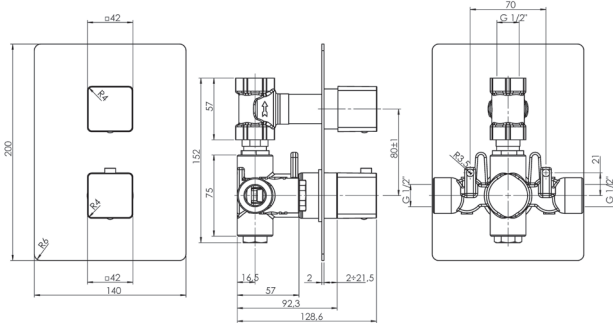

## KIRI 1 DIRECTION CONCEALED SHOWER MATTE BLACK

- Chrome
- Matte Black
- PVD Brushed Brass
- PVD Gunmetal
- PVD Brushed Nickel

**CONSTRUCTION:** Brass  
**CARTRIDGE/VALVE TYPE:** Thermostatic  
**SUPPLY:** Suitable For All Plumbing Systems  
**INLET CONNECTIONS:** 1/2" BSP  
**WORKING PRESSURES:** 0.1 - 5.0 bar  
**OPERATION:** Separate Flow And Temperature Controls

- On Trend Matte Black Finish For A Designer Look
- 38°C Temperature Hot Stop With Override Facility
- Brass Concealing Plate
- Front Access Filters - No Need To Disconnect Shower From Water Supply During Maintenance
- Concealed Shower Spindle Extension Available

#### Open Outlet Flow (Bar - l/min)

BAR	0.3	0.5	1.0	2.0	3.0	4.0	5.0
FLOW	10.1	13.8	20.6	29.7	36.7	42.8	48.5