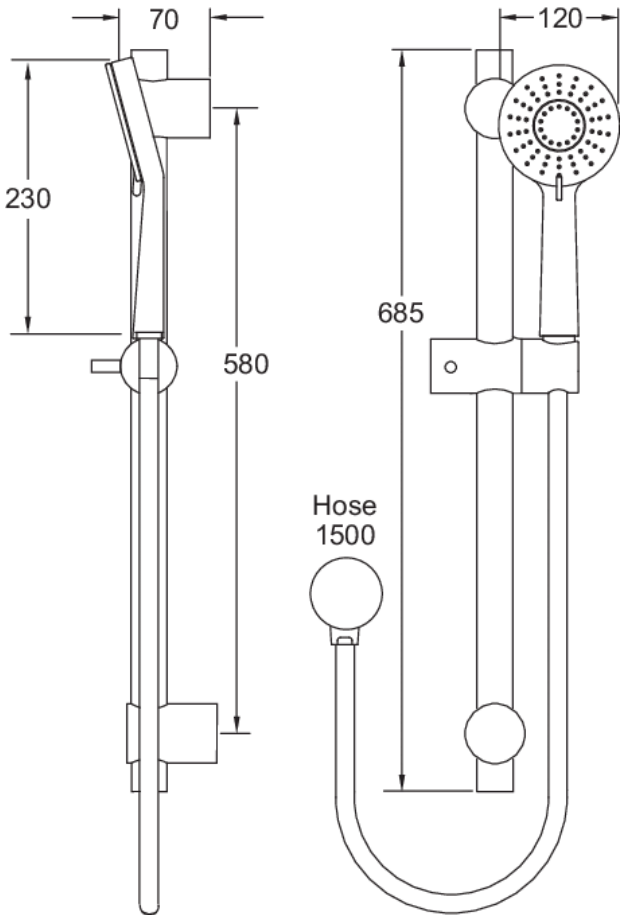

## KROME 120MM 3 FUNCTION RAIL SHOWER - MATTE BLACK

**CONSTRUCTION:** Stainless steel/ABS  
**SUPPLY:** Suitable For All Plumbing Systems  
**INLET CONNECTIONS:** ½" BSP  
**WORKING PRESSURES:** 0.5 - 5.0 bar  
**CARTRIDGE/VALVE TYPE:** N/A

- Airstream Technology Mixes Air With Water To Create A More Voluminous Spray
- Easy Click 3 Function Spray
- Simple Push Button Operation To Change Between Airstream Full Body, Massage And Combination Spray
- Riser Rail Features Adjustable Brackets - Ideal For Retrofit
- Height Adjustable Handset Holder With Twist Lock Metal Slider
- Strong And Durable Satin-Smooth Hose
- Lifetime Warranty On Handset

### Open Outlet Flow (Bar - l/min)

BAR	0.1	0.3	0.5	1.0	2.0	3.0	4.0	5.0
HANDSET FLOW	0	0	0	0	0	0	0	0

2005908

Please Note: Flow rate will be dictated by installation configurations.  
 Please ensure to check the appropriate flow restrictor information if applicable.  
 \*Please refer to website for full warranty details.