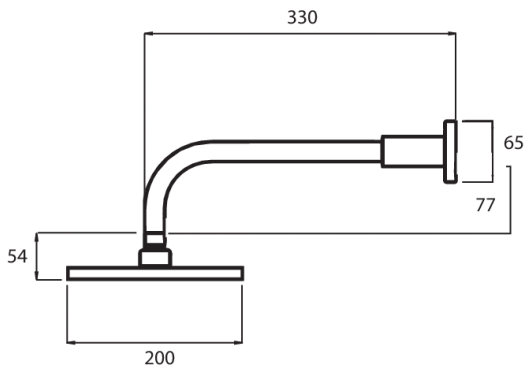

MATTE BLACK 200MM SHOWERHEAD ON 330MM ARM CHROME

Deva™
by METHVEN

Deva™
by METHVEN

NO
IMAGE

Deva™
by METHVEN

Deva™
by METHVEN

CONSTRUCTION: Stainless steel/ABS
SUPPLY: Suitable For All Plumbing Systems
INLET CONNECTIONS: ½" BSP
WORKING PRESSURES: 0.3 - 5.0 bar
CARTRIDGE/VALVE TYPE: N/A

- Rub Clean Nozzles
- Brass, Adjustable Ball Joint Connection
- Single Function Round Matte Black Faceplate

KSABK

Matte Black

Open Outlet Flow (Bar - l/min)

BAR	0.3	0.5	1.0	2.0	3.0	4.0	5.0
HANDBOOK FLOW	0	0	0	0	0	0	0