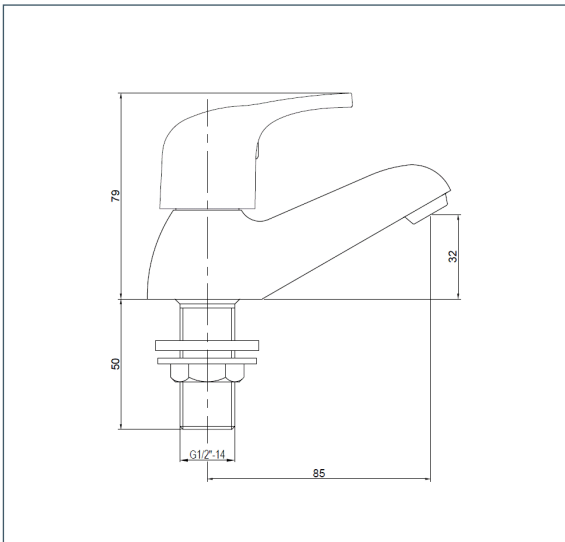

Lace Range

Lace Basin Taps

Product Code: LACE101

Finish: Chrome

Features

- **Construction:** Brass
- **Valve/Cartridge type:** Ceramic Disc
- **Supply:** Suitable For Low Pressure Systems
- **Working Pressures:** 0.1 - 5.0 bar
- **Inlet connections:** 1/2" BSP
- **Flexi or Copper:** N/A

- 1/4 Turn Ceramic Handles Ensure A Smooth Operation
- Products Which Are Easy To Use By All The Family

Flow (Bar - l/min, open outlet)

Spout

Flow 0.1	Flow 0.3	Flow 0.5	Flow 1.0	Flow 2.0	Flow 3.0	Flow 4.0	Flow 5.0
4.4	6.7	8.9	12.9	18.4	22.7	26.2	29.4

2006759

2006347