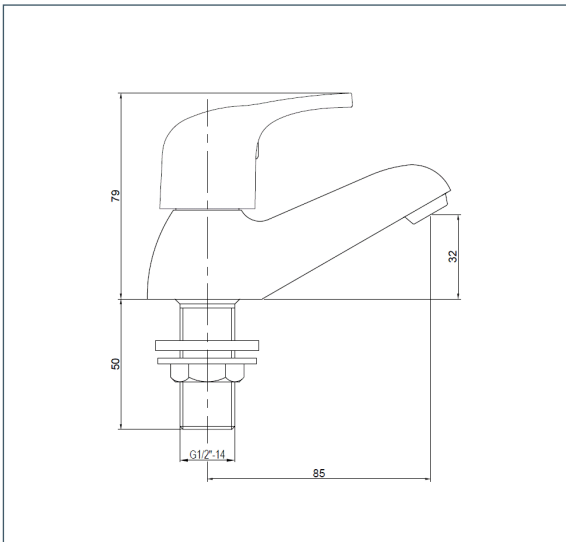

Lace Range

Lace Basin Taps

Product Code: LACE101

Finish: Chrome

Features

- Construction:** Brass
- Valve/Cartridge type:** Ceramic Disc
- Supply:** Suitable For Low Pressure Systems
- Working Pressures:** 0.1 - 5.0 bar
- Inlet connections:** 1/2" BSP
- Flexi or Copper:** N/A

- 1/4 Turn Ceramic Handles Ensure A Smooth Operation
- Products Which Are Easy To Use By All The Family

Flow (Bar - l/min, open outlet)

Spout

Flow 0.1	Flow 0.3	Flow 0.5	Flow 1.0	Flow 2.0	Flow 3.0	Flow 4.0	Flow 5.0
4.4	6.7	8.9	12.9	18.4	22.7	26.2	29.4