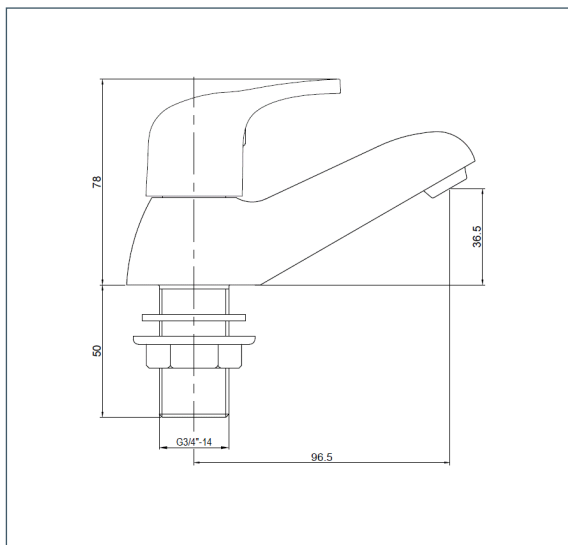

Lace Range

Lace Bath Taps

Product Code: LACE102

Finish: Chrome

Features

- Construction:** Brass
- Valve/Cartridge type:** Ceramic Disc
- Supply:** Suitable For Low Pressure Systems
- Working Pressures:** 0.1 - 5.0 bar
- Inlet connections:** 3/4" BSP
- Flexi or Copper:** N/A

- 1/4 Turn Ceramic Handles Ensure A Smooth Operation
- Optimised For Bath Filling
- Products Which Are Easy To Use By All The Family

*Please refer to website for full warranty details.

Flow (Bar - l/min, open outlet)

Spout

Flow 0.1	Flow 0.3	Flow 0.5	Flow 1.0	Flow 2.0	Flow 3.0	Flow 4.0	Flow 5.0
10.1	15.6	20.8	30.3	43.5	53.5	61.8	69.2

2007704

2007302