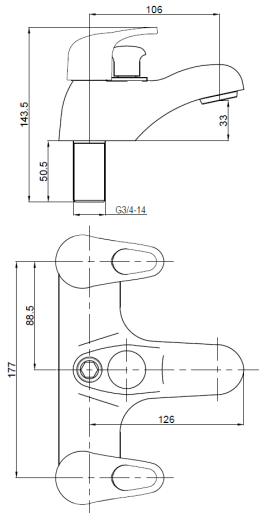

Lace Range

Lace Deck Mounted Bath Shower Mixer

Product Code: LACE106

Finish: Chrome

Features

Construction:	Brass & ABS
Valve/Cartridge type:	Ceramic Disc
Supply:	Suitable For Low Pressure Systems
Working Pressures:	0.1 - 5.0 bar
Inlet connections:	3/4" BSP

- Comes Complete With Single Mode Shower Kit And Wall Bracket
- 1/4 Turn Ceramic Handles Ensure A Smooth Operation
- Single Mode Handset
- Products Which Are Easy To Use By All The Family

*Please refer to website for full warranty details.

Flow (Bar - l/min, open outlet)

Spout

Flow 0.1	Flow 0.3	Flow 0.5	Flow 1.0	Flow 2.0	Flow 3.0	Flow 4.0	Flow 5.0
13.9	21.6	29.1	42.6	61.4	75.7	88	98.7

Handset

3.4	5.7	8	12.3	18	22.6	26.5	29.9
-----	-----	---	------	----	------	------	------