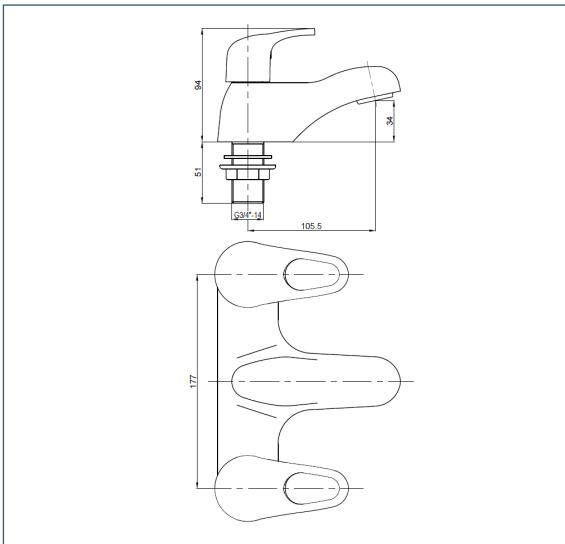

Lace Range

Lace Deck Mounted Bath Filler

Product Code: LACE108

Finish: Chrome

Features

- Construction:** Brass
- Valve/Cartridge type:** Ceramic Disc
- Supply:** Suitable For Low Pressure Systems
- Working Pressures:** 0.1 - 5.0 bar
- Inlet connections:** 3/4" BSP
- Flexi or Copper:** N/A

- 1/4 Turn Ceramic Handles Ensure A Smooth Operation
- Products Which Are Easy To Use By All The Family

*Please refer to website for full warranty details.

Flow (Bar - l/min, open outlet)

Spout

Flow 0.1	Flow 0.3	Flow 0.5	Flow 1.0	Flow 2.0	Flow 3.0	Flow 4.0	Flow 5.0
13.9	21.6	29.1	42.6	61.4	75.7	88	98.7