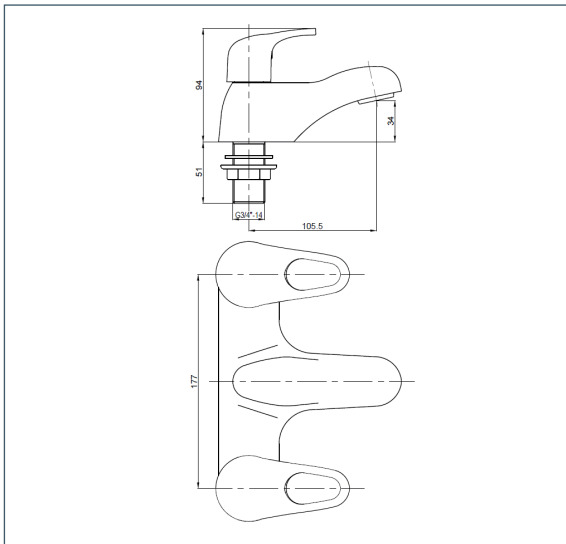

Lace Range

Lace Deck Mounted Bath Filler

Product Code: LACE108

Finish: Chrome

Features

- Construction:** Brass
- Valve/Cartridge type:** Ceramic Disc
- Supply:** Suitable For Low Pressure Systems
- Working Pressures:** 0.1 - 5.0 bar
- Inlet connections:** 3/4" BSP
- Flexi or Copper:** N/A

- 1/4 Turn Ceramic Handles Ensure A Smooth Operation
- Products Which Are Easy To Use By All The Family

*Please refer to website for full warranty details.

Flow (Bar - l/min, open outlet)

Spout

Flow 0.1	Flow 0.3	Flow 0.5	Flow 1.0	Flow 2.0	Flow 3.0	Flow 4.0	Flow 5.0
13.9	21.6	29.1	42.6	61.4	75.7	88	98.7