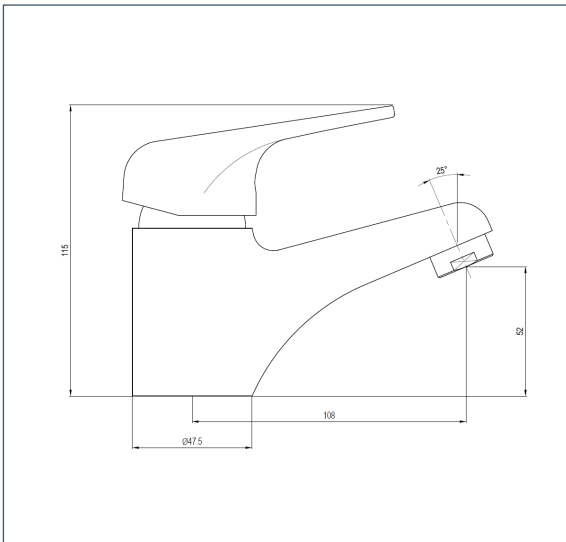

Lace Range

Lace Basin Mixer & Press Top Waste

Product Code: LACE113

Finish: Chrome

Features

- Construction:** Brass
- Valve/Cartridge type:** 40mm Ceramic Cartridge
- Supply:** Suitable For Low Pressure Systems
- Working Pressures:** 0.1 - 5.0 bar
- Inlet connections:** 1/2" BSP
- Flexi or Copper:** Flexi Tails - M12 - 300mm

- Ceramic Cartridge For Smooth Operation
- Tilt And Turn Temperature And Flow Control
- Comes Complete With Press Top Waste
- Products Which Are Easy To Use By All The Family

*Please refer to website for full warranty details.

Flow (Bar - l/min, open outlet)

Spout

Flow 0.1	Flow 0.3	Flow 0.5	Flow 1.0	Flow 2.0	Flow 3.0	Flow 4.0	Flow 5.0
5.1	7.7	10.2	14.7	21.1	25.9	30	33.6

2003759

2004312