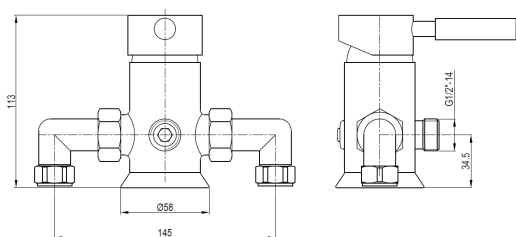

SHOWERS

DevaTM by METHVEN

Manual Showers

Lace Manual Shower Valve

Product Code: LACVMANM03

Finish: Chrome

Features

Construction:	Brass
Shower Valve:	Manual
Supply:	Suitable For Low Pressure Systems
Working Pressures:	0.3 - 5.0 bar
Inlet connections:	15mm Compression
Operation:	Single lever flow and temperature control

- Ceramic Cartridge For Longer Operation Life
- Exposed And Concealed Valve Options In One Box

*Please refer to website for full warranty details.

Flow (Bar - l/min, open outlet)

Outlet

Flow 0.1	Flow 0.3	Flow 0.5	Flow 1.0	Flow 2.0	Flow 3.0	Flow 4.0	Flow 5.0
3.1	5.4	7.2	10.3	15.2	18.5	0	0