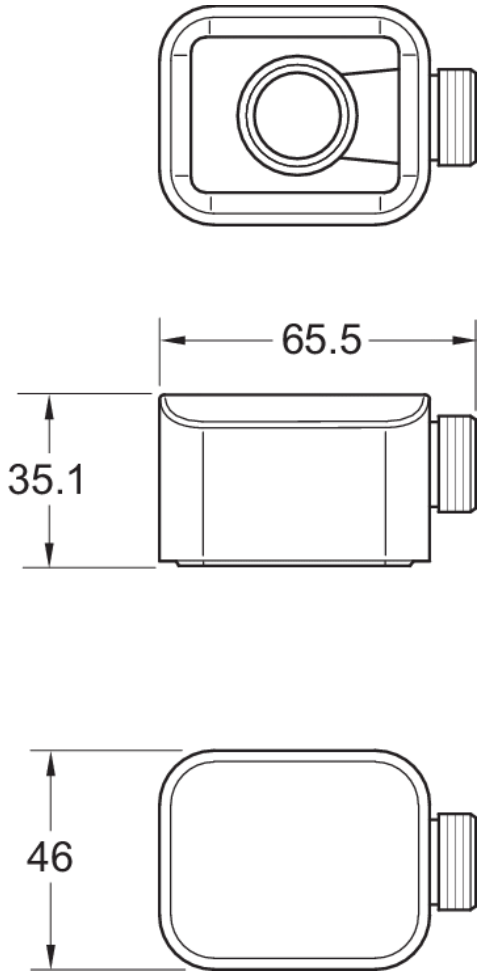

SQUARE WALL OUTLET - CHROME

- Brass Construction
- Comes Complete With 1/2" Bsp Connection

CONSTRUCTION: Brass
INLET CONNECTIONS: 1/2" BSP

METHSQELB

Chrome

2410818

2003806

Please Note: Flow rate will be dictated by installation configurations.
Please ensure to check the appropriate flow restrictor information if applicable.
*Please refer to website for full warranty details.

FREEPHONE: 0800 195 1602 | FAX ORDERS: 08444 068 690 | EMAIL: SALES@UK.METHVEN.COM

methven.com