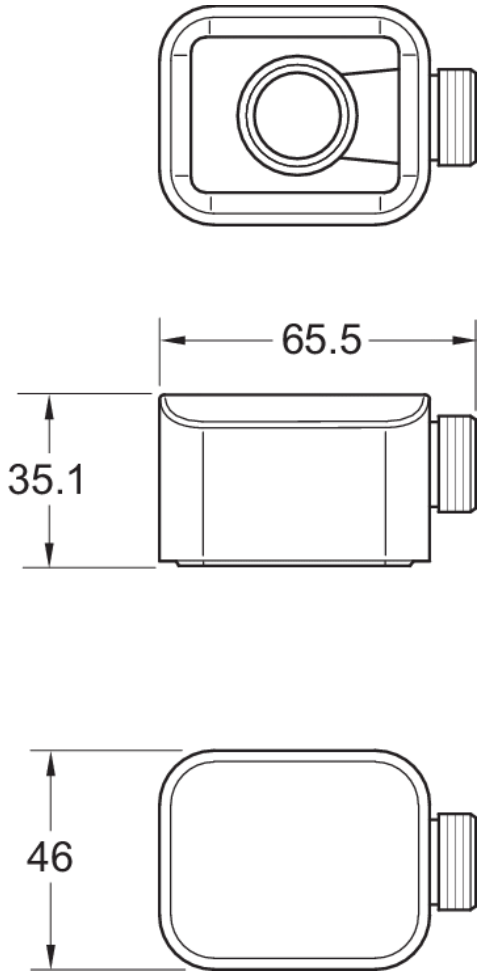

SQUARE WALL OUTLET - MATTE BLACK

- Brass Construction
- Comes Complete With 1/2" Bsp Connection

CONSTRUCTION: Brass
INLET CONNECTIONS: 1/2" BSP

METHSQELBBK

Matte Black

2003806

Please Note: Flow rate will be dictated by installation configurations.
Please ensure to check the appropriate flow restrictor information if applicable.
*Please refer to website for full warranty details.