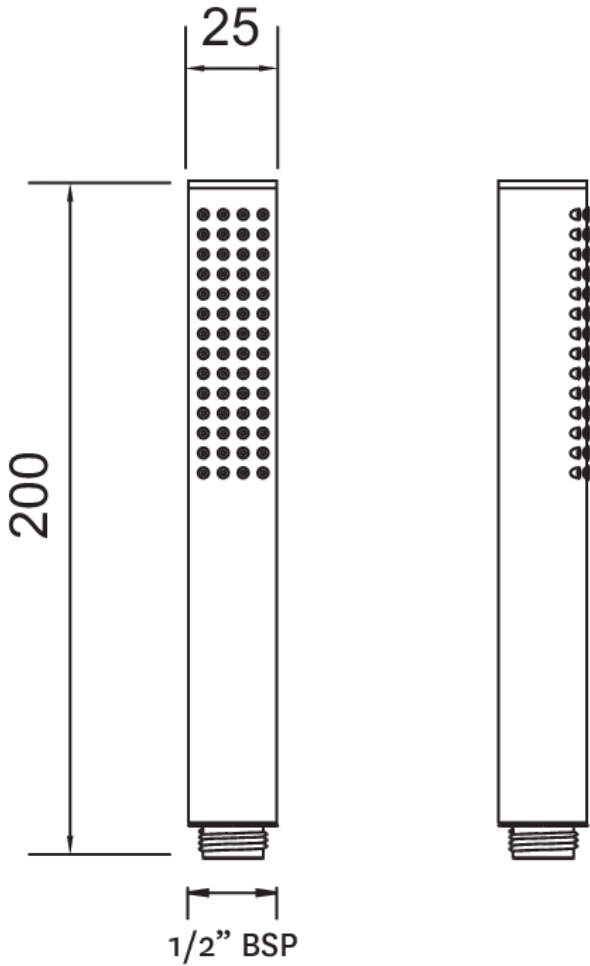

## MICROPHONE HANDSET 8LPM - MATTE BLACK

**CONSTRUCTION:** Brass  
**SUPPLY:** Suitable For All Plumbing Systems  
**INLET CONNECTIONS:** 1/2" BSP  
**WORKING PRESSURES:** 0.3 - 5.0 bar  
**CARTRIDGE/VALVE TYPE:** N/A

- Brass Construction
- Minimalist Design
- Ideal For Rinsing And Cleaning
- Fitted With 8Lpm Flow Regulator

#### Open Outlet Flow (Bar - l/min)

BAR	0.3	0.5	1.0	2.0	3.0	4.0	5.0
HANDSET FLOW	5.7	7.1	7.5	7.7	8	0	0

2005026

Please Note: Flow rate will be dictated by installation configurations.  
 Please ensure to check the appropriate flow restrictor information if applicable.  
 \*Please refer to website for full warranty details.