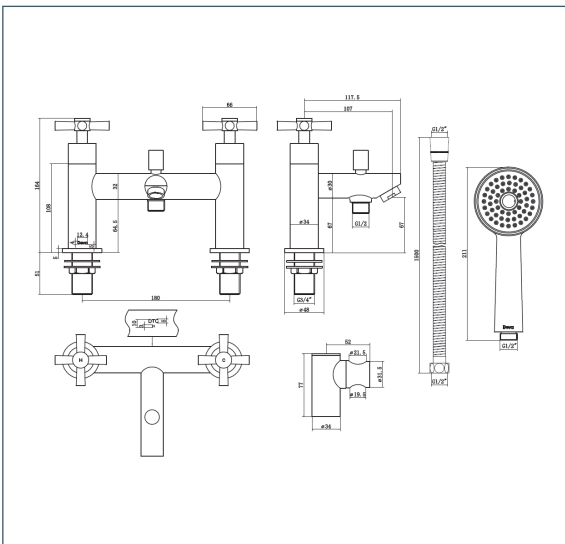

Motif

Motif Bath Shower Mixer

Product Code: MOT106

Finish: Chrome

DevaTM by METHVEN

Features

- Construction: Brass & ABS
- Valve/Cartridge type: 1/4 Turn Ceramic Disc
- Supply: Suitable For Low Pressure Systems
- Working Pressures: 0.1 - 5.0 bar
- Inlet connections: 3/4" BSP

- 1/4 Turn Ceramic Disc Handles Ensure A Smooth Operation And Longer Life
- Comes Complete With Single Mode Shower Kit And Wall Bracket
- Products Which Are Easy To Use By All The Family

*Please refer to website for full warranty details.

Flow (Bar - l/min, open outlet)

Spout

Flow 0.1	Flow 0.3	Flow 0.5	Flow 1.0	Flow 2.0	Flow 3.0	Flow 4.0	Flow 5.0
6.8	10.7	14.4	20.9	30.1	37.1	43.1	48.4

Handset

3.1	4.3	5.8	8.6	12.8	16.1	18.8	21.4
-----	-----	-----	-----	------	------	------	------