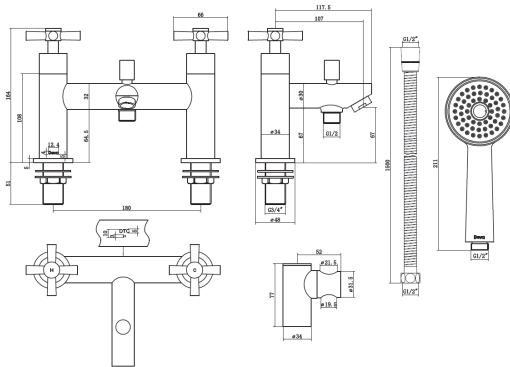

# Motif

Motif Bath Shower Mixer

Product Code: MOT106

Finish: Chrome

**Deva**<sup>TM</sup> by METHVEN

## Features

- Construction: Brass & ABS
- Valve/Cartridge type: 1/4 Turn Ceramic Disc
- Supply: Suitable For Low Pressure Systems
- Working Pressures: 0.1 - 5.0 bar
- Inlet connections: 3/4" BSP

- 1/4 Turn Ceramic Disc Handles Ensure A Smooth Operation And Longer Life
- Comes Complete With Single Mode Shower Kit And Wall Bracket
- Products Which Are Easy To Use By All The Family

## Flow (Bar - l/min, open outlet)

### Spout

Flow 0.1	Flow 0.3	Flow 0.5	Flow 1.0	Flow 2.0	Flow 3.0	Flow 4.0	Flow 5.0
6.8	10.7	14.4	20.9	30.1	37.1	43.1	48.4