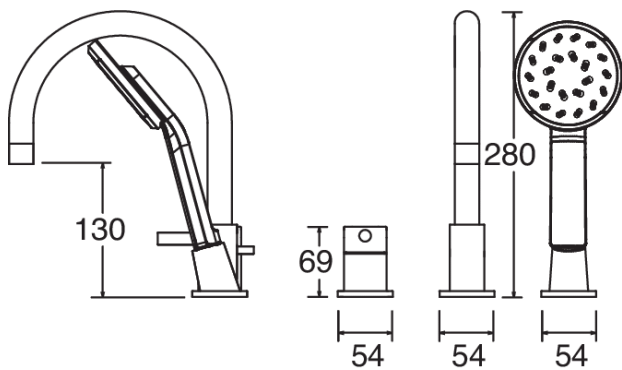

MOTU 3 TAP HOLE BATH SHOWER MIXER BRUSHED BRASS