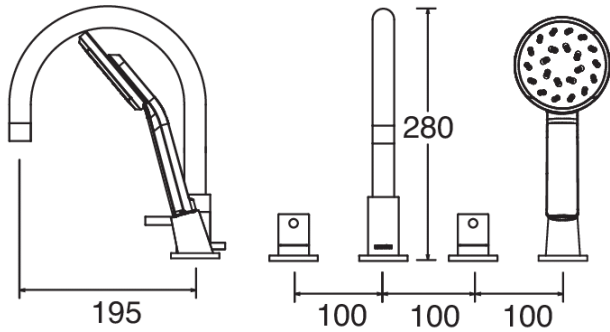

MOTU 4 TAP HOLE BATH SHOWER MIXER MATTE BLACK

- ① Chrome
- Matte Black
- PVD Brushed Brass
- PVD Gunmetal
- ① PVD Brushed Nickel

CONSTRUCTION: Brass

CARTRIDGE/VALVE TYPE: Ceramic Disc

SUPPLY: Suitable For All Plumbing Systems

INLET CONNECTIONS: 3/4" BSP

WORKING PRESSURES: 0.1 - 5.0 bar

OPERATION: Separate Flow And Temperature Controls

- On Trend Matte Black Finish For A Designer Look
- Contemporary Single Lever Design
- Complete With Kiri Satinjet Handset Regulated To 8 L/Minute
- Water Efficient Without Compromising Showering Performance
- Ceramic Disc Handles Ensure A Smooth Operation
- Products Which Are Easy To Use By All The Family

MT4BSMBK

Open Outlet Flow (Bar - l/min)

BAR	0.3	0.5	1.0	2.0	3.0	4.0	5.0
SPOUT FLOW	12.6	17.2	24	34	41.8	47.6	52.8
HANDSET FLOW	6	7.3	7.6	7.9	8.3	0	0

Matte Black

2203303

2202706

Please Note: Flow rate will be dictated by installation configurations.
Please ensure to check the appropriate flow restrictor information if applicable.
*Please refer to website for full warranty details.