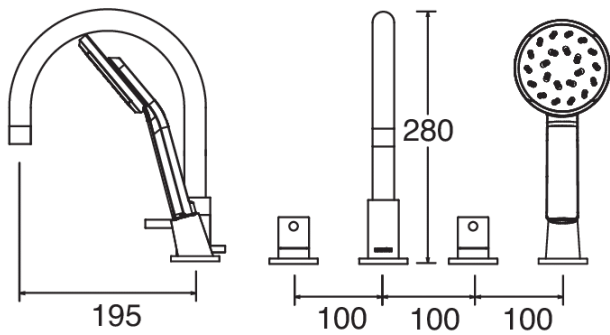

MOTU 4 TAP HOLE BATH SHOWER MIXER CHROME

- ① Chrome
- Matte Black
- PVD Brushed Brass
- PVD Gunmetal
- ① PVD Brushed Nickel

CONSTRUCTION: Brass

CARTRIDGE/VALVE TYPE: Ceramic Disc

SUPPLY: Suitable For All Plumbing Systems

INLET CONNECTIONS: 3/4" BSP

WORKING PRESSURES: 0.1 - 5.0 bar

OPERATION: Separate Flow And Temperature Controls

- Contemporary Single Lever Design
- Complete With Kiri Satinjet Handset Regulated To 8 L/Minute
- Water Efficient Without Compromising Showering Performance
- Ceramic Disc Handles Ensure A Smooth Operation
- Products Which Are Easy To Use By All The Family

MT4BSMCP

Open Outlet Flow (Bar - l/min)

BAR	0.3	0.5	1.0	2.0	3.0	4.0	5.0
SPOUT FLOW	12.6	17.2	24	34	41.8	47.6	52.8
HANDSET FLOW	6	7.3	7.6	7.9	8.3	0	0

Chrome

2203303

2202706

Please Note: Flow rate will be dictated by installation configurations.
Please ensure to check the appropriate flow restrictor information if applicable.
*Please refer to website for full warranty details.