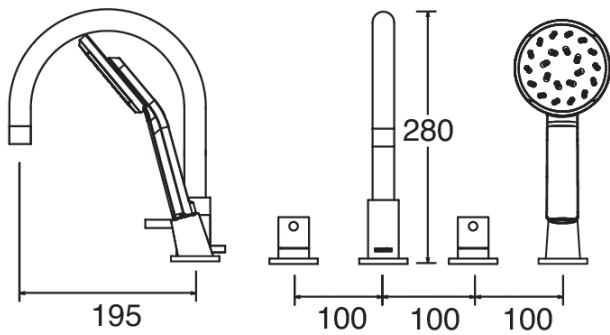

## MOTU 4 TAP HOLE BATH SHOWER MIXER GUNMETAL

- ① Chrome
- Matte Black
- PVD Brushed Brass
- PVD Gunmetal
- ① PVD Brushed Nickel

**CONSTRUCTION:** Brass

**CARTRIDGE/VALVE TYPE:** Ceramic Disc

**SUPPLY:** Suitable For All Plumbing Systems

**INLET CONNECTIONS:** 3/4" BSP

**WORKING PRESSURES:** 0.1 - 5.0 bar

**OPERATION:** Separate Flow And Temperature Controls

- On Trend Gunmetal Finish For A Designer Look
- Contemporary Single Lever Design
- Complete With Kiri Satinjet Handset Regulated To 8 L/Minute
- Water Efficient Without Compromising Showering Performance
- Ceramic Disc Handles Ensure A Smooth Operation
- Products Which Are Easy To Use By All The Family