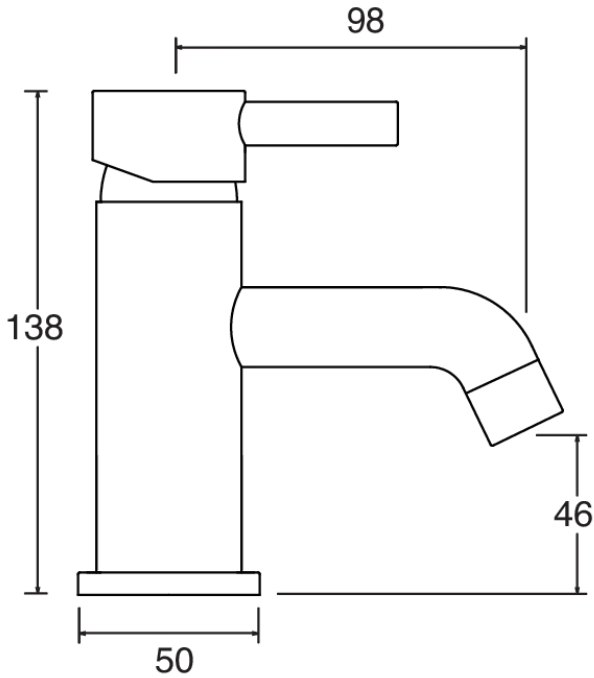

MOTU MINI BASIN MIXER - BRUSHED BRASS

CONSTRUCTION: Brass

CARTRIDGE/VALVE TYPE: 25mm Ceramic Cartridge

SUPPLY: Suitable For High Pressure Systems

INLET CONNECTIONS: 1/2" BSP

WORKING PRESSURES: 1.0 - 5.0 bar

OPERATION: Tilt And Turn Temperature And Flow Control

- On Trend Brushed Brass Finish For A Designer Look
- Contemporary Single Lever Design
- Ceramic Cartridge For Smooth Operation
- Fitted With A 4 L/Min Flow Regulator
- Slim Stream Aerator With Directional Swivel
- Products Which Are Easy To Use By All The Family
- Includes Press Top Waste

MTBMBB

Brushed Brass

Open Outlet Flow (Bar - l/min)

BAR	0.1	0.3	0.5	1.0	2.0	3.0	4.0	5.0
SPOUT FLOW	0.9	1.3	1.7	2.4	3.2	3.6	3.5	3.6

2110705

2110316

Please Note: Flow rate will be dictated by installation configurations.
Please ensure to check the appropriate flow restrictor information if applicable.
*Please refer to website for full warranty details.