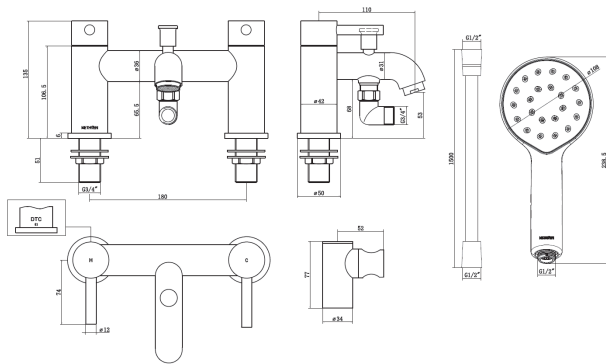

MOTU BATH SHOWER MIXER - BRUSHED BRASS

CONSTRUCTION: Brass & ABS

CARTRIDGE/VALVE TYPE: 3/4" QUARTER TURN

SUPPLY: Suitable For All Plumbing Systems

INLET CONNECTIONS: 3/4" BSP

WORKING PRESSURES: 0.3 - 5.0 bar

OPERATION: Separate Flow And Temperature Controls

- On Trend Brushed Brass Finish For A Designer Look
- Contemporary Single Lever Design
- Complete With Kiri Satinjet Handset Regulated To 8 L/Minute & Wall Bracket
- Water Efficient Without Compromising Showering Performance
- Ceramic Disc Handles Ensure A Smooth Operation
- Products Which Are Easy To Use By All The Family

MTBSMBB

Brushed Brass

Open Outlet Flow (Bar - l/min)

BAR	0.1	0.3	0.5	1.0	2.0	3.0	4.0	5.0
SPOUT FLOW	3.8	5.5	7.1	10.1	14.3	17.6	20.3	22.7
HANDSET FLOW	2.8	4.5	5.9	8.3	8	8.3	8.5	8.3

2207711

2207366

Please Note: Flow rate will be dictated by installation configurations.
Please ensure to check the appropriate flow restrictor information if applicable.
*Please refer to website for full warranty details.