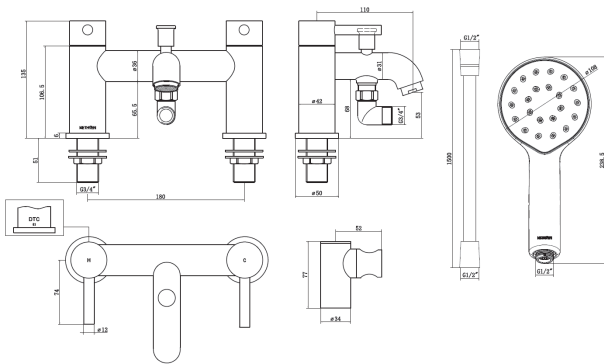

MOTU BATH SHOWER MIXER - MATTE BLACK

CONSTRUCTION: Brass & ABS

CARTRIDGE/VALVE TYPE: 3/4" QUARTER TURN

SUPPLY: Suitable For All Plumbing Systems

INLET CONNECTIONS: 3/4" BSP

WORKING PRESSURES: 0.3 - 5.0 bar

OPERATION: Separate Flow And Temperature Controls

- On Trend Matte Black Finish For A Designer Look
- Contemporary Single Lever Design
- Complete With Kiri Satinjet Handset Regulated To 8 L/Minute & Wall Bracket
- Water Efficient Without Compromising Showering Performance
- Ceramic Disc Handles Ensure A Smooth Operation
- Products Which Are Easy To Use By All The Family

MTBSMBK

Matte Black

Open Outlet Flow (Bar - l/min)

BAR	0.1	0.3	0.5	1.0	2.0	3.0	4.0	5.0
SPOUT FLOW	3.8	5.5	7.1	10.1	14.3	17.6	20.3	22.7
HANDSET FLOW	2.8	4.5	5.9	8.3	8	8.3	8.5	8.3

2207711

2207366

Please Note: Flow rate will be dictated by installation configurations.
Please ensure to check the appropriate flow restrictor information if applicable.
*Please refer to website for full warranty details.