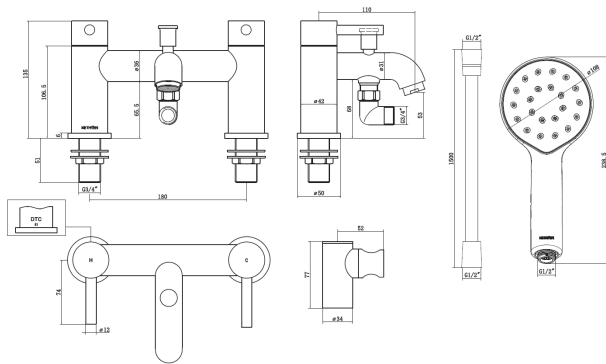

## MOTU BATH SHOWER MIXER - BRUSHED NICKEL

- Chrome
- Matte Black
- PVD Brushed Brass
- PVD Gunmetal
- PVD Brushed Nickel

**CONSTRUCTION:** Brass & ABS

**CARTRIDGE/VALVE TYPE:** 3/4" QUARTER TURN

**SUPPLY:** Suitable For All Plumbing Systems

**INLET CONNECTIONS:** 3/4" BSP

**WORKING PRESSURES:** 0.3 - 5.0 bar

**OPERATION:** Separate Flow And Temperature Controls

- On Trend Brushed Nickel Finish For A Designer Look
- Contemporary Single Lever Design
- Complete With Kiri Satinjet Handset Regulated To 8 L/Minute & Wall Bracket
- Water Efficient Without Compromising Showering Performance
- Ceramic Disc Handles Ensure A Smooth Operation
- Products Which Are Easy To Use By All The Family

#### Open Outlet Flow (Bar - l/min)

BAR	0.1	0.3	0.5	1.0	2.0	3.0	4.0	5.0
<b>SPOUT FLOW</b>	3.8	5.5	7.1	10.1	14.3	17.6	20.3	22.7
<b>HANDSET FLOW</b>	2.8	4.5	5.9	8.3	8	8.3	8.5	8.3

2207711

2207366

Please Note: Flow rate will be dictated by installation configurations.  
Please ensure to check the appropriate flow restrictor information if applicable.  
\*Please refer to website for full warranty details.