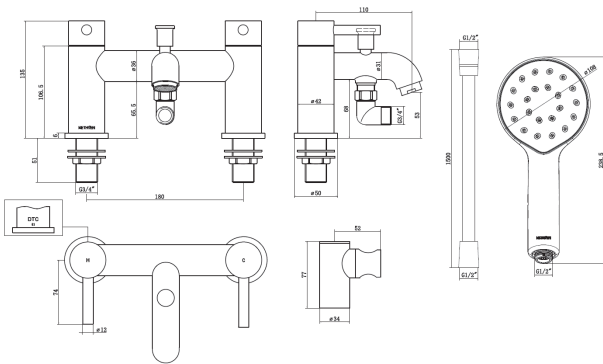

## MOTU BATH SHOWER MIXER - CHROME

**CONSTRUCTION:** Brass & ABS

**CARTRIDGE/VALVE TYPE:** 3/4" QUARTER TURN

**SUPPLY:** Suitable For All Plumbing Systems

**INLET CONNECTIONS:** 3/4" BSP

**WORKING PRESSURES:** 0.3 - 5.0 bar

**OPERATION:** Separate Flow And Temperature Controls

- Contemporary Single Lever Design
- Complete With Kiri Satinjet Handset Regulated To 8 L/Minute & Wall Bracket
- Water Efficient Without Compromising Showering Performance
- Ceramic Disc Handles Ensure A Smooth Operation
- Products Which Are Easy To Use By All The Family

#### Open Outlet Flow (Bar - l/min)

BAR	0.1	0.3	0.5	1.0	2.0	3.0	4.0	5.0
<b>SPOUT FLOW</b>	3.8	5.5	7.1	10.1	14.3	17.6	20.3	22.7
<b>HANDSET FLOW</b>	2.8	4.5	5.9	8.3	8	8.3	8.5	8.3

2207711

2207366

Please Note: Flow rate will be dictated by installation configurations.  
Please ensure to check the appropriate flow restrictor information if applicable.  
\*Please refer to website for full warranty details.