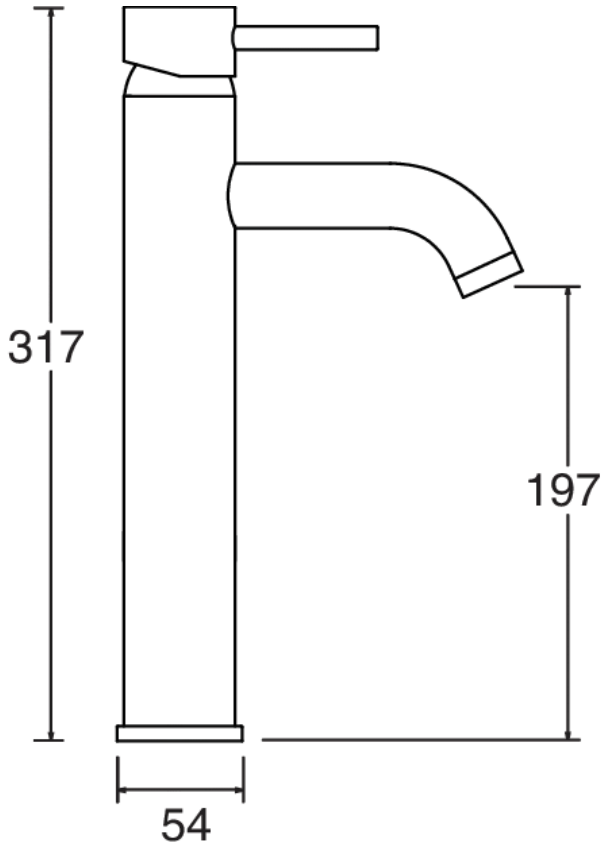

## MOTU TALL MIXER BRUSHED NICKEL

- Chrome
- Matte Black
- PVD Brushed Brass
- PVD Gunmetal
- PVD Brushed Nickel

**CONSTRUCTION:** Brass  
**CARTRIDGE/VALVE TYPE:** Ceramic Cartridge  
**SUPPLY:** Suitable For All Plumbing Systems  
**INLET CONNECTIONS:** 1/2" BSP  
**WORKING PRESSURES:** 0.3 - 5.0 bar  
**OPERATION:** Tilt And Turn Temperature And Flow Control

- On Trend Brushed Nickel Finish For A Designer Look
- Contemporary Single Lever Design
- Ceramic Cartridge For Smooth Operation
- Fitted With A 4 L/Min Flow Regulator
- Slim Stream Aerator With Directional Swivel
- Products Which Are Easy To Use By All The Family

#### Open Outlet Flow (Bar - l/min)

BAR	0.3	0.5	1.0	2.0	3.0	4.0	5.0
SPOUT FLOW	1.7	2.1	2.9	3.8	3.5	3.3	3.4

### Brushed Nickel

2110705

2110316

Please Note: Flow rate will be dictated by installation configurations.  
 Please ensure to check the appropriate flow restrictor information if applicable.  
 \*Please refer to website for full warranty details.