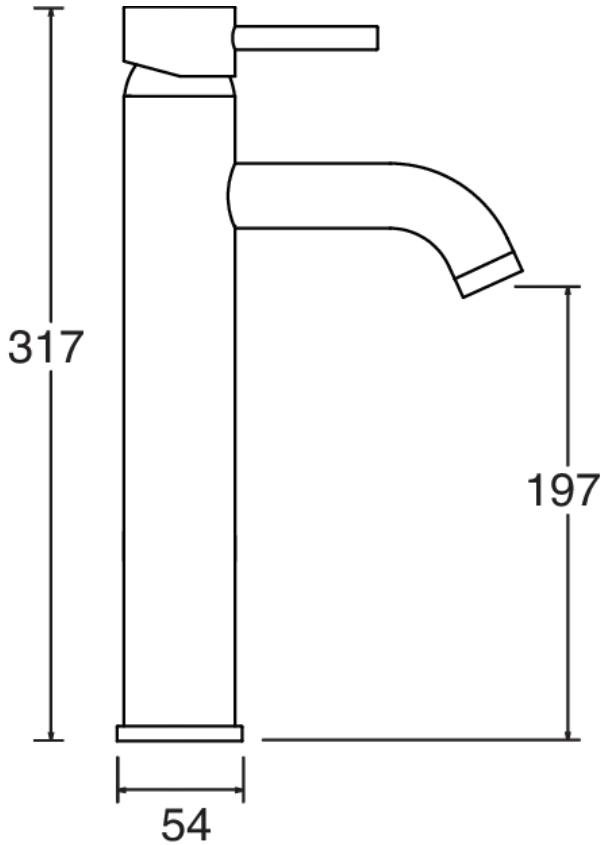

## MOTU TALL MIXER - CHROME

- Chrome
- Matte Black
- PVD Brushed Brass
- PVD Gunmetal
- PVD Brushed Nickel

**CONSTRUCTION:** Brass

**CARTRIDGE/VALVE TYPE:** 40mm Ceramic Cartridge

**SUPPLY:** Suitable For All Plumbing Systems

**INLET CONNECTIONS:** 1/2" BSP

**WORKING PRESSURES:** 0.3 - 5.0 bar

**OPERATION:** Tilt And Turn Temperature And Flow Control

- Contemporary Single Lever Design
- Ceramic Cartridge For Smooth Operation
- Fitted With A 4 L/Min Flow Regulator
- Slim Stream Aerator With Directional Swivel
- Products Which Are Easy To Use By All The Family
- Includes Press Top Waste

#### Open Outlet Flow (Bar - l/min)

BAR	0.1	0.3	0.5	1.0	2.0	3.0	4.0	5.0
<b>SPOUT FLOW</b>	1.3	1.7	2.1	2.9	3.8	3.5	3.3	3.4

2110705

2110316

Please Note: Flow rate will be dictated by installation configurations.  
Please ensure to check the appropriate flow restrictor information if applicable.  
\*Please refer to website for full warranty details.