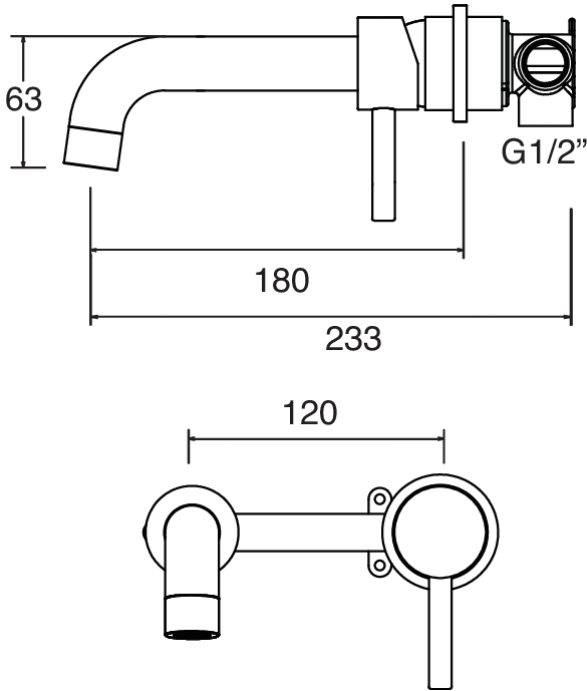

MOTU WALL MOUNTED BASIN MIXER 180MM MATTE BLACK

CONSTRUCTION: Brass
CARTRIDGE/VALVE TYPE: Ceramic Cartridge
SUPPLY: Suitable For All Plumbing Systems
INLET CONNECTIONS: 1/2" BSP
WORKING PRESSURES: 0.3 - 5.0 bar
OPERATION: Single lever flow and temperature control

- On Trend Matte Black Finish For A Designer Look
- Contemporary Single Lever Design
- Ceramic Cartridge For Smooth Operation
- Fitted With A 4 L/Min Flow Regulator
- Slim Stream Aerator With Directional Swivel
- One Piece Inwall Breech Assembly For Ease Of Installation
- Products Which Are Easy To Use By All The Family

MTWMB1BK

Matte black

Open Outlet Flow (Bar - l/min)

BAR	0.3	0.5	1.0	2.0	3.0	4.0	5.0
SPOUT FLOW	1.7	2.1	2.9	3.8	3.5	3.3	3.4

2110317

2110703

Please Note: Flow rate will be dictated by installation configurations.
 Please ensure to check the appropriate flow restrictor information if applicable.
 *Please refer to website for full warranty details.