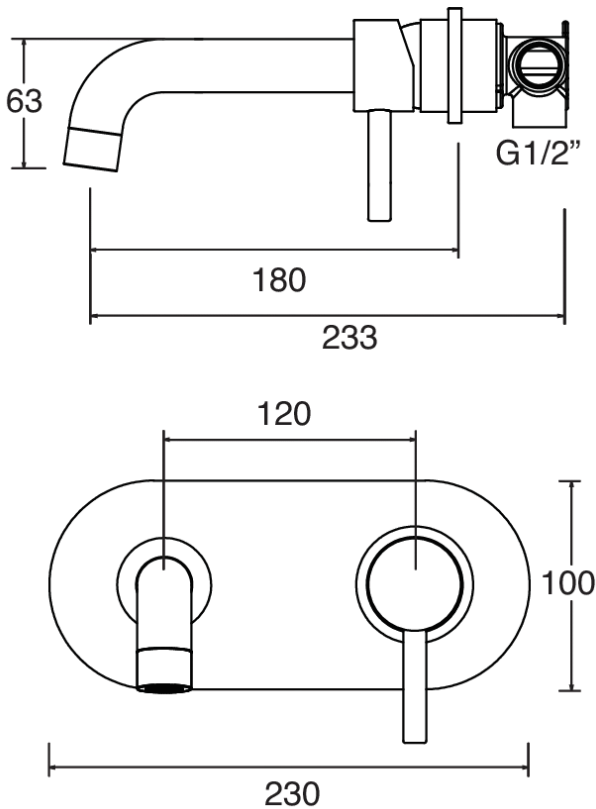

MOTU WALL MOUNTED BASIN MIXER 180MM MATTE BLACK

CONSTRUCTION: Brass

CARTRIDGE/VALVE TYPE: Ceramic Cartridge

SUPPLY: Suitable For All Plumbing Systems

INLET CONNECTIONS: 1/2" BSP

WORKING PRESSURES: 0.3 - 5.0 bar

OPERATION: Single lever flow and temperature control

- On Trend Matte Black Finish For A Designer Look
- Contemporary Single Lever Design
- Ceramic Cartridge For Smooth Operation
- Fitted With A 4 L/Min Flow Regulator
- Slim Stream Aerator With Directional Swivel
- One Piece Inwall Breech Assembly For Ease Of Installation
- Products Which Are Easy To Use By All The Family

MTWMB2BK

Open Outlet Flow (Bar - l/min)

BAR	0.3	0.5	1.0	2.0	3.0	4.0	5.0
SPOUT FLOW	1.7	2.1	2.9	3.8	3.5	3.3	3.4

Matte black

2110317

2110703

Please Note: Flow rate will be dictated by installation configurations.
Please ensure to check the appropriate flow restrictor information if applicable.
*Please refer to website for full warranty details.

FREEPHONE: 0800 195 1602 | FAX ORDERS: 08444 068 690 | EMAIL: SALES@UK.METHVEN.COM

methven.com