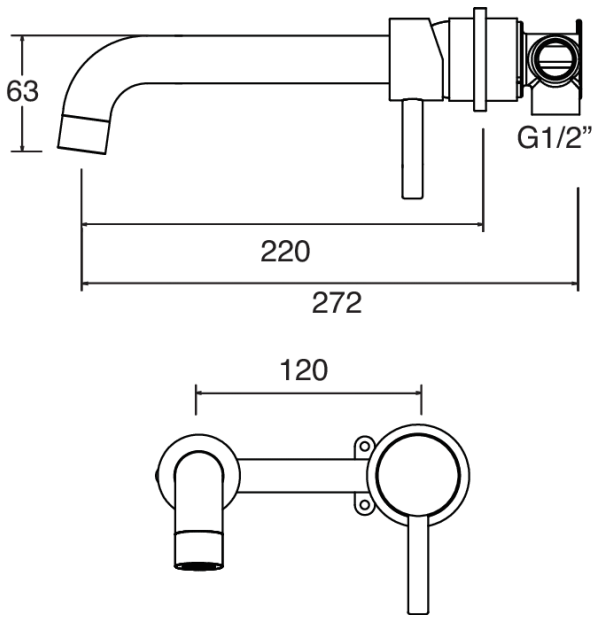

MOTU WALL MOUNTED BATH MIXER 220MM BRUSHED BRASS

- Chrome
- Matte Black
- PVD Brushed Brass
- PVD Gunmetal
- PVD Brushed Nickel

CONSTRUCTION: Brass

CARTRIDGE/VALVE TYPE: Ceramic Cartridge

SUPPLY: Suitable For All Plumbing Systems

INLET CONNECTIONS: 1/2" BSP

WORKING PRESSURES: 0.3 - 5.0 bar

OPERATION: Single lever flow and temperature control

- On Trend Brushed Brass Finish For A Designer Look
- Contemporary Single Lever Design
- Ceramic Cartridge For Smooth Operation
- One Piece Inwall Breech Assembly For Ease Of Installation
- Products Which Are Easy To Use By All The Family

MTWMB1BB

Brushed Brass

Open Outlet Flow (Bar - l/min)

BAR	0.3	0.5	1.0	2.0	3.0	4.0	5.0
SPOUT FLOW	5.2	6.4	8.7	12.1	14.6	16.6	18.2

2110703

2110317

Please Note: Flow rate will be dictated by installation configurations.
Please ensure to check the appropriate flow restrictor information if applicable.
*Please refer to website for full warranty details.