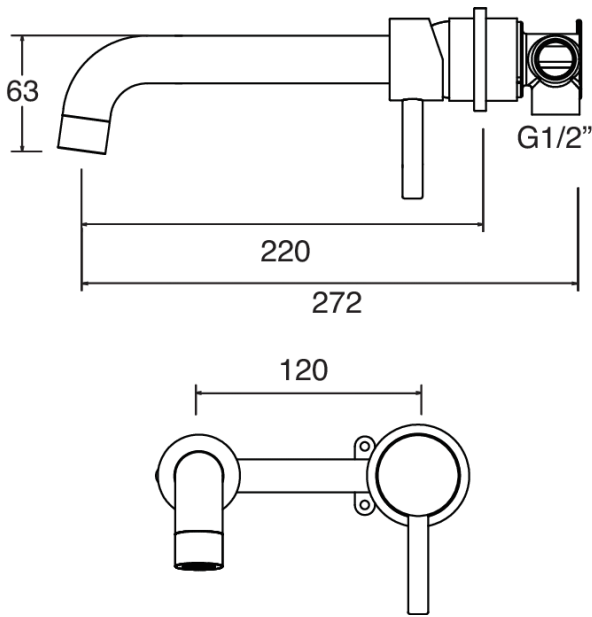

MOTU WALL MOUNTED BATH MIXER 220MM MATTE BLACK

CONSTRUCTION: Brass

CARTRIDGE/VALVE TYPE: Ceramic Cartridge

SUPPLY: Suitable For All Plumbing Systems

INLET CONNECTIONS: 1/2" BSP

WORKING PRESSURES: 0.3 - 5.0 bar

OPERATION: Single lever flow and temperature control

- On Trend Matte Black Finish For A Designer Look
- Contemporary Single Lever Design
- Ceramic Cartridge For Smooth Operation
- One Piece Inwall Breech Assembly For Ease Of Installation
- Products Which Are Easy To Use By All The Family

MTWMB1BK

Matte black

Open Outlet Flow (Bar - l/min)

BAR	0.3	0.5	1.0	2.0	3.0	4.0	5.0
SPOUT FLOW	5.2	6.4	8.7	12.1	14.6	16.6	18.2

2110317

Please Note: Flow rate will be dictated by installation configurations.
Please ensure to check the appropriate flow restrictor information if applicable.
*Please refer to website for full warranty details.