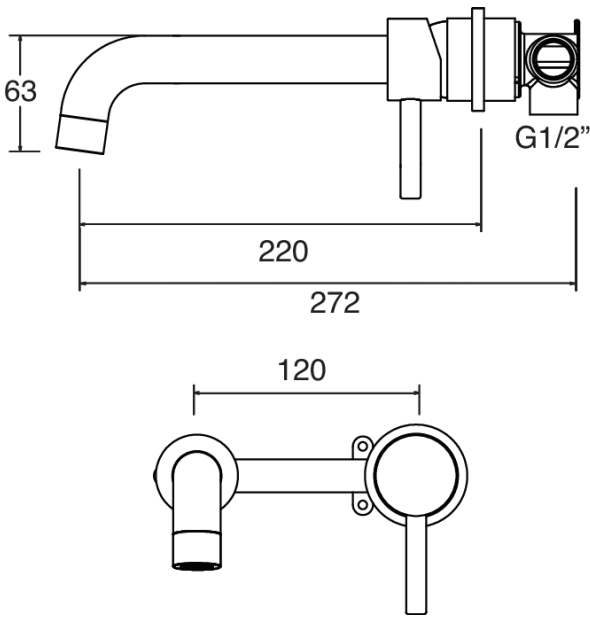

## MOTU WALL MOUNTED BATH MIXER 220MM CHROME

- Chrome
- Matte Black
- PVD Brushed Brass
- PVD Gunmetal
- PVD Brushed Nickel

**CONSTRUCTION:** Brass

**CARTRIDGE/VALVE TYPE:** Ceramic Cartridge

**SUPPLY:** Suitable For All Plumbing Systems

**INLET CONNECTIONS:** 1/2" BSP

**WORKING PRESSURES:** 0.3 - 5.0 bar

**OPERATION:** Single lever flow and temperature control

- Contemporary Single Lever Design
- Ceramic Cartridge For Smooth Operation
- One Piece Inwall Breech Assembly For Ease Of Installation
- Products Which Are Easy To Use By All The Family

#### Open Outlet Flow (Bar - l/min)

BAR	0.3	0.5	1.0	2.0	3.0	4.0	5.0
SPOUT FLOW	5.2	6.4	8.7	12.1	14.6	16.6	18.2

2110317

2110703

Please Note: Flow rate will be dictated by installation configurations.  
Please ensure to check the appropriate flow restrictor information if applicable.  
\*Please refer to website for full warranty details.