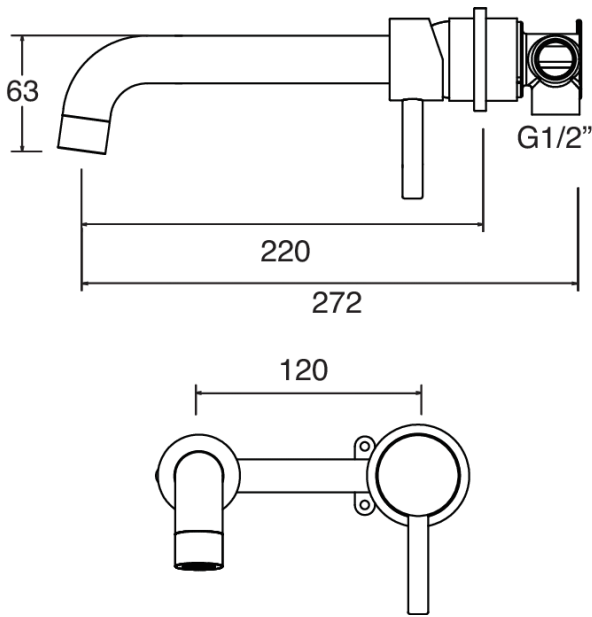

MOTU WALL MOUNTED BATH MIXER 220MM GUNMETAL

CONSTRUCTION: Brass

CARTRIDGE/VALVE TYPE: Ceramic Cartridge

SUPPLY: Suitable For All Plumbing Systems

INLET CONNECTIONS: 1/2" BSP

WORKING PRESSURES: 0.3 - 5.0 bar

OPERATION: Single lever flow and temperature control

- On Trend Gunmetal Finish For A Designer Look
- Contemporary Single Lever Design
- Ceramic Cartridge For Smooth Operation
- One Piece Inwall Breech Assembly For Ease Of Installation
- Products Which Are Easy To Use By All The Family

MTWMB1GM

Gunmetal

Open Outlet Flow (Bar - l/min)

BAR	0.3	0.5	1.0	2.0	3.0	4.0	5.0
SPOUT FLOW	5.2	6.4	8.7	12.1	14.6	16.6	18.2

2110317

Please Note: Flow rate will be dictated by installation configurations.
Please ensure to check the appropriate flow restrictor information if applicable.
*Please refer to website for full warranty details.

FREEPHONE: 0800 195 1602 | FAX ORDERS: 08444 068 690 | EMAIL: SALES@UK.METHVEN.COM

methven.com